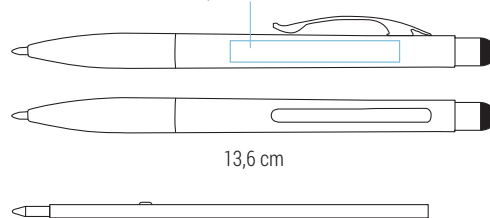

Plastic slim refill | High quality german ink in black

Flora

020 25 072

Penna a sfera "touch screen" | Particolari in metallo
Meccanismo a rotazione

Touch screen ballpoint pen | Metal details

Area di stampa | Print area: 65 x 7 mm