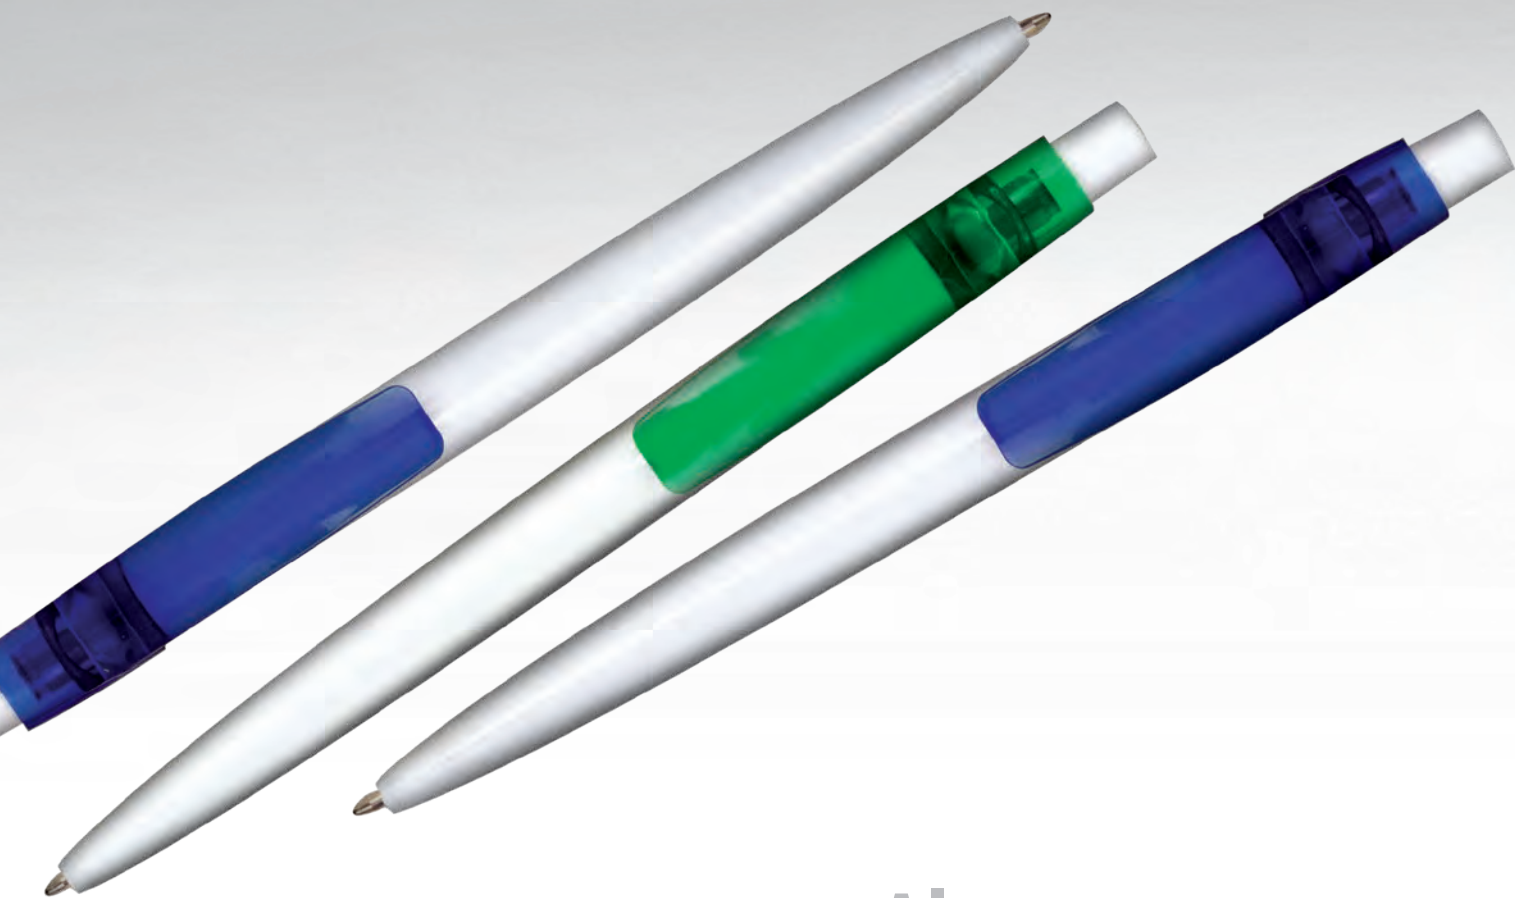

Altea

020 21 634

Penna a sfera
Meccanismo a scatto
Retractable ballpoint pen