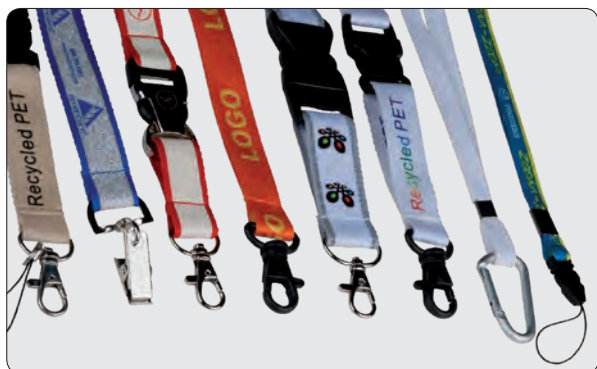

LANYARDS

Size and accessories on request

Fabric

- Polyester, PP, nylon, satin, bamboo, cotton

How to customize

- Printed
- Woven
- Heat transfer printing

2.000
pz. - pcs.
MINIMO D'ORDINE | MINUM ORDER QUANTITY