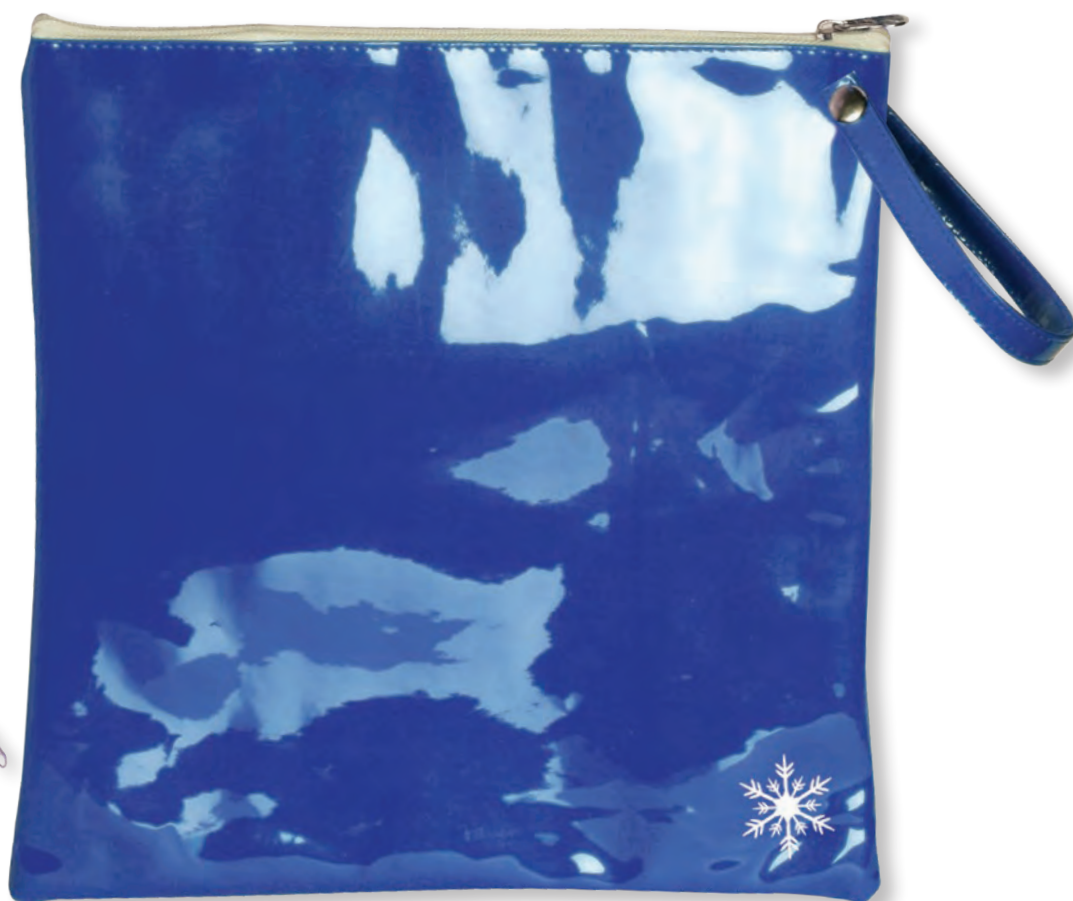

---

010 13 334

Busta termica in PVC lucido
Shiny PVC cooler bag
33 x 33 cm